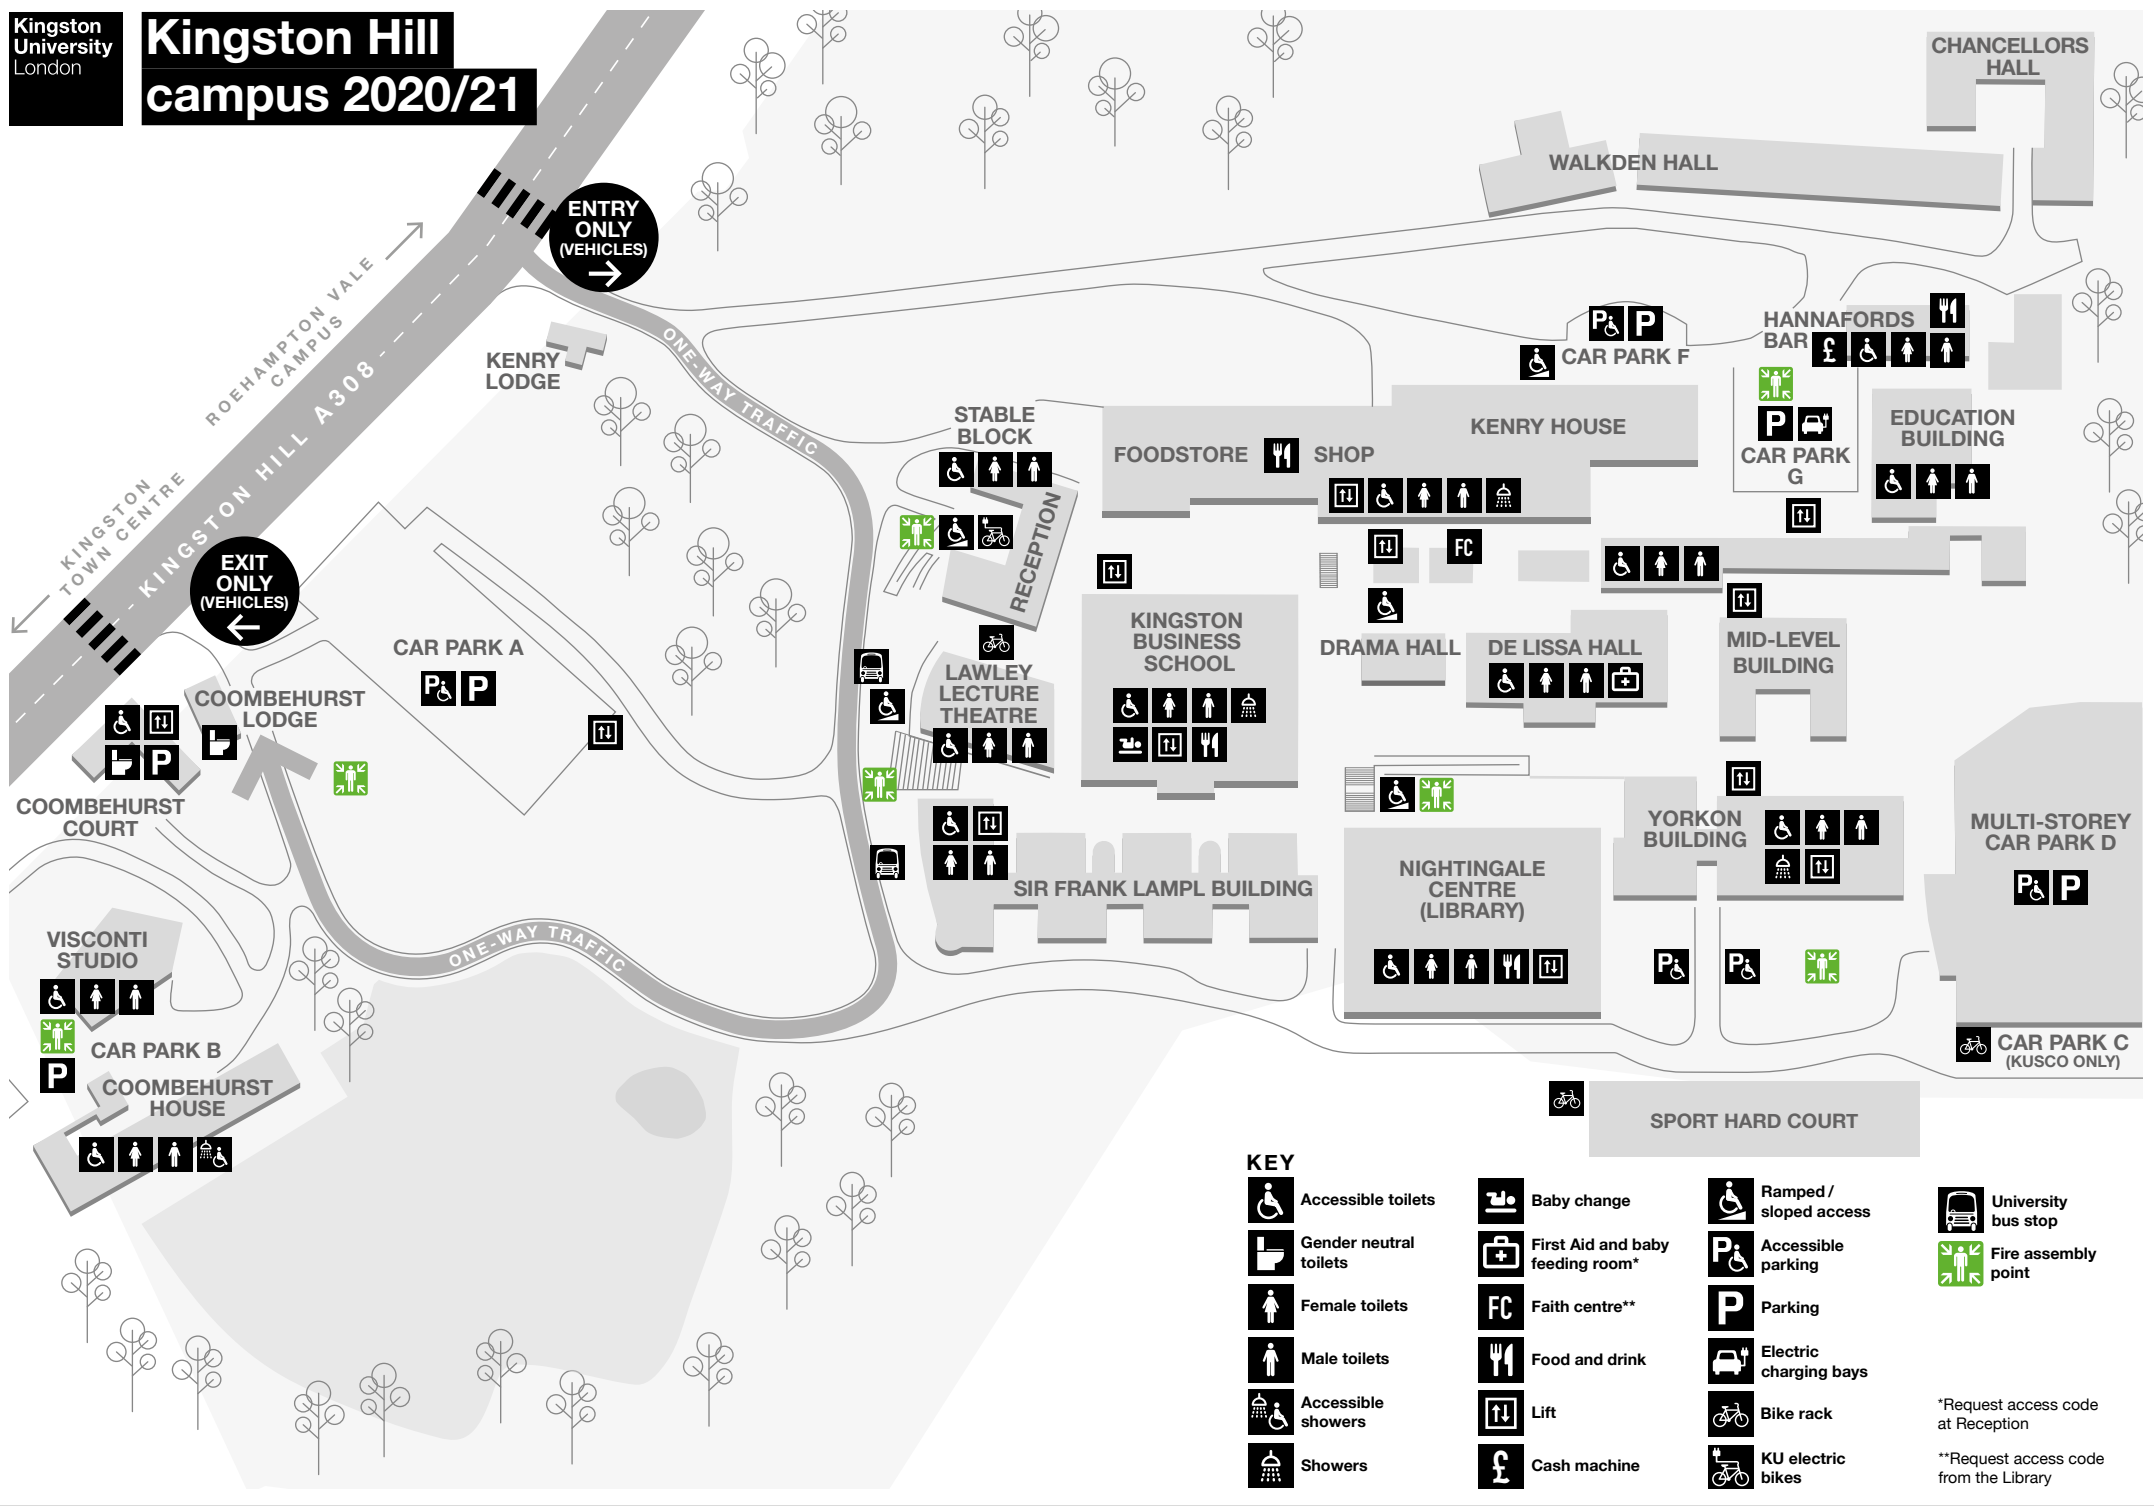

Kingston Hill campus 2020/21

KEY			
	Accessible toilets		Baby change
	Gender neutral toilets		First Aid and baby feeding room*
	Female toilets		Faith centre**
	Male toilets		Food and drink
	Accessible showers		Lift
	Showers		Cash machine
	Ramped / sloped access		Accessible parking
	University bus stop		Parking
	Fire assembly point		Electric charging bays
			Bike rack
			KU electric bikes

*Request access code at Reception
**Request access code from the Library

For a full accessibility guide please visit Kingston Hill campus:
accessible.co.uk/kingston-university/kingston-hill

Do one thing and visit our Inclusion Calendar and pages at:
kingston.ac.uk/edi