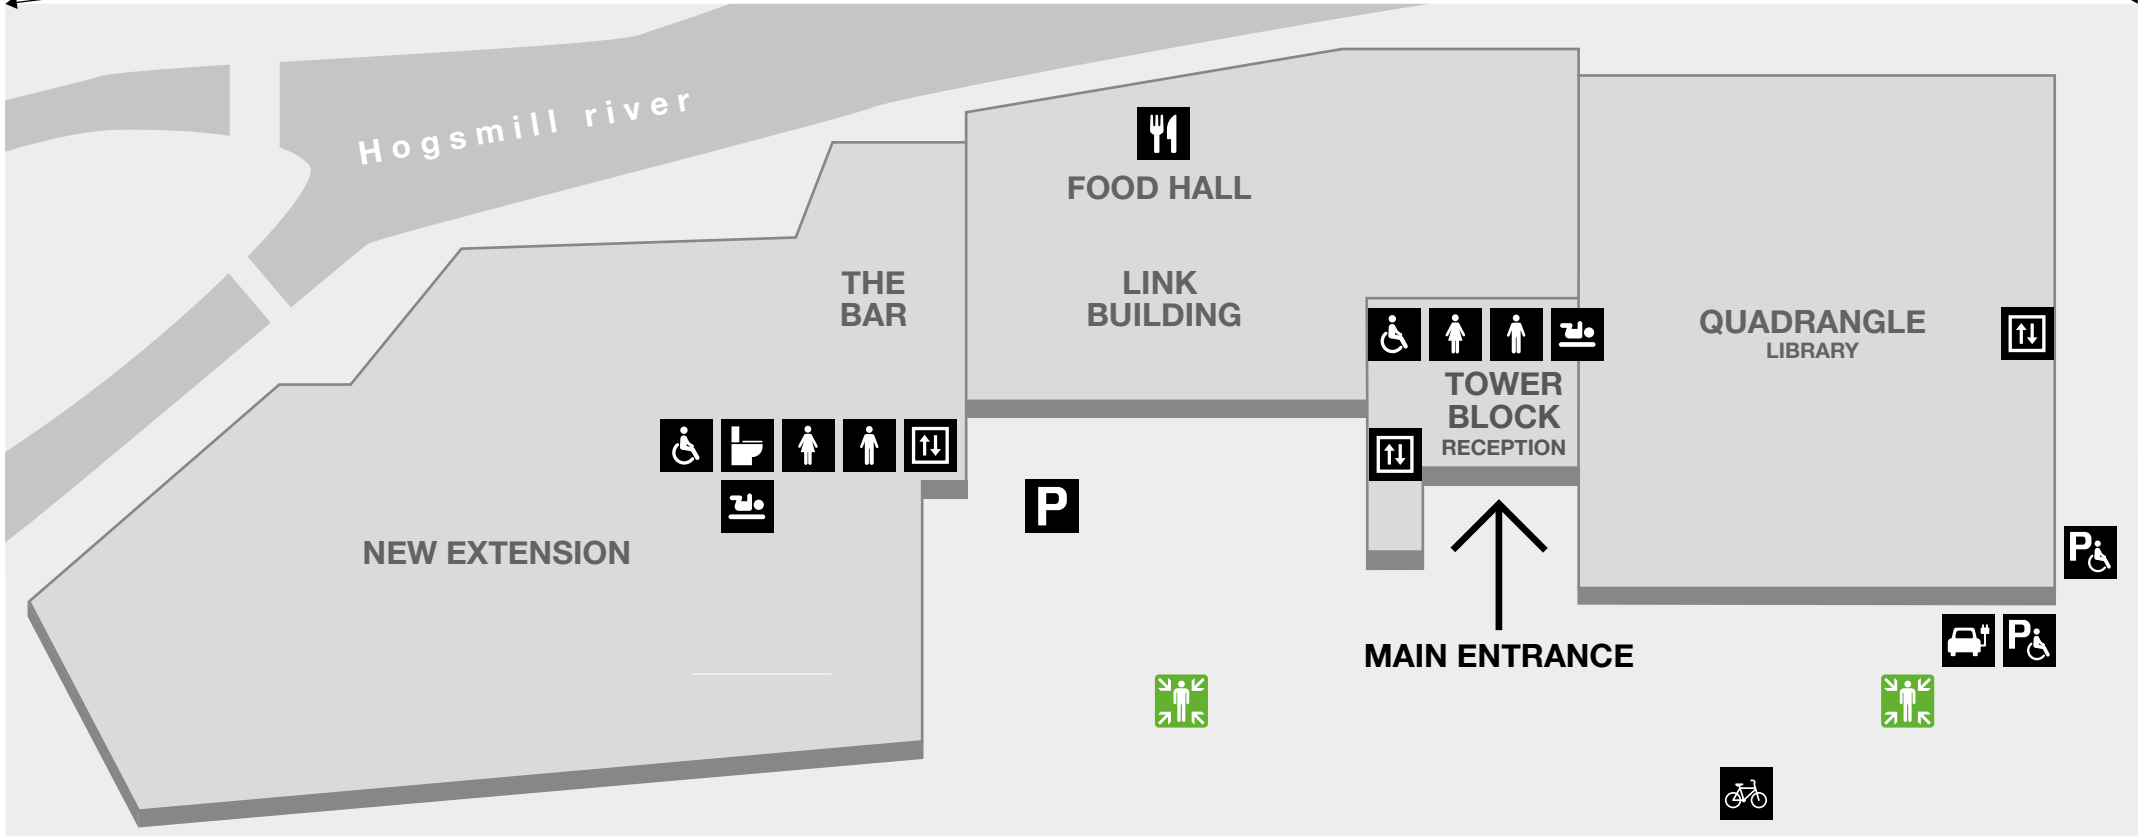

Knights Park campus 2020/21

KEY

-  Accessible toilets
-  Gender neutral toilets
-  Female toilets
-  Male toilets
-  Baby change
-  Food and drink
-  Lift
-  Parking
-  Accessible parking
-  Electric charging bays
-  Bike rack
-  Fire assembly point