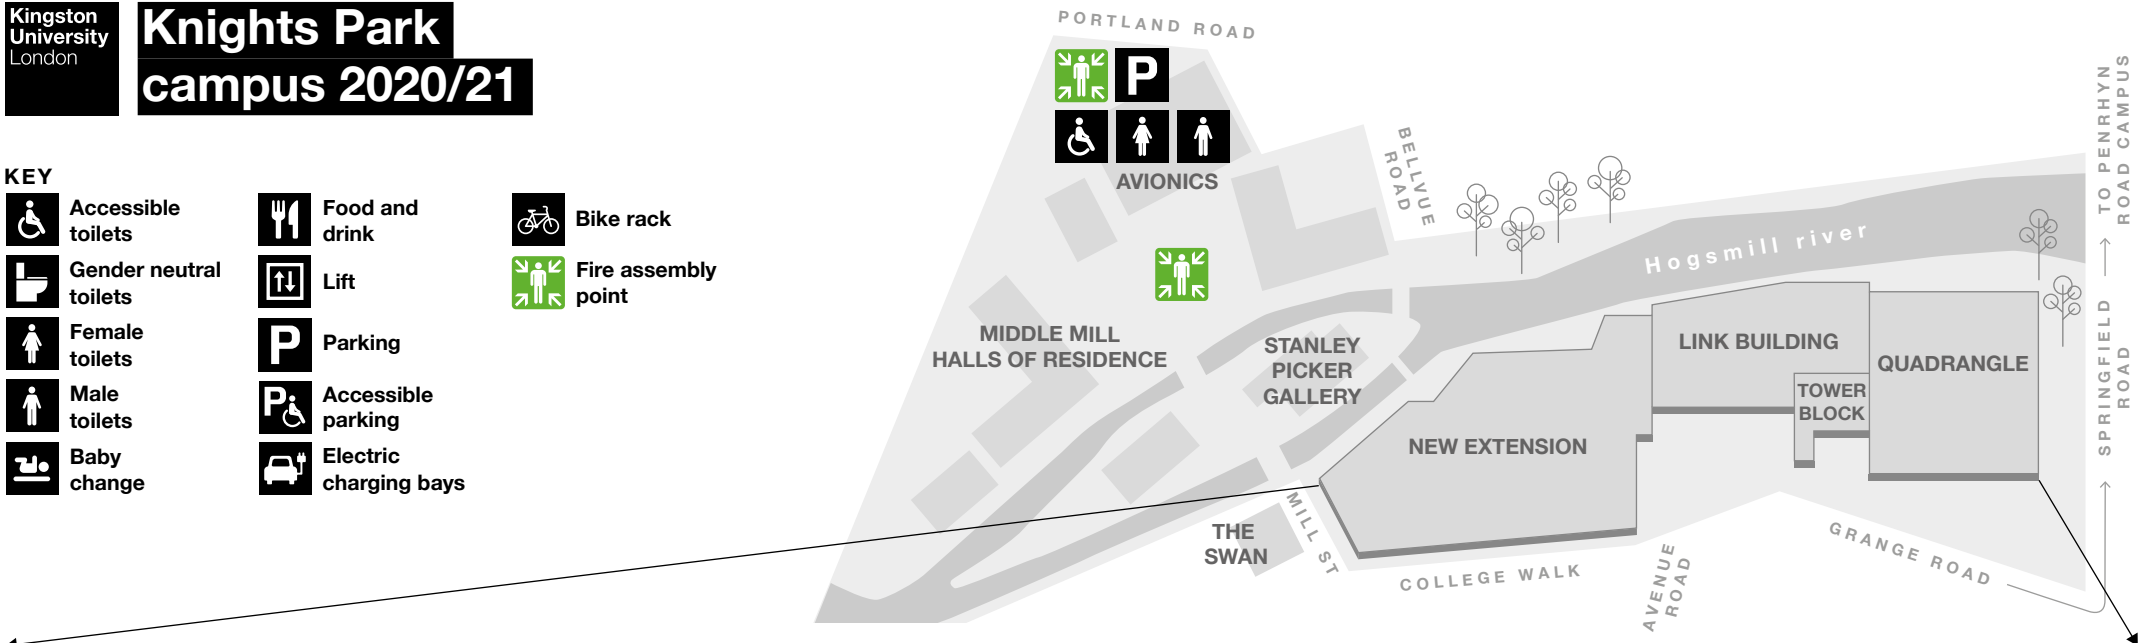

Knights Park campus 2020/21

KEY

-  Accessible toilets
-  Gender neutral toilets
-  Female toilets
-  Male toilets
-  Baby change
-  Food and drink
-  Lift
-  Parking
-  Accessible parking
-  Electric charging bays
-  Bike rack
-  Fire assembly point