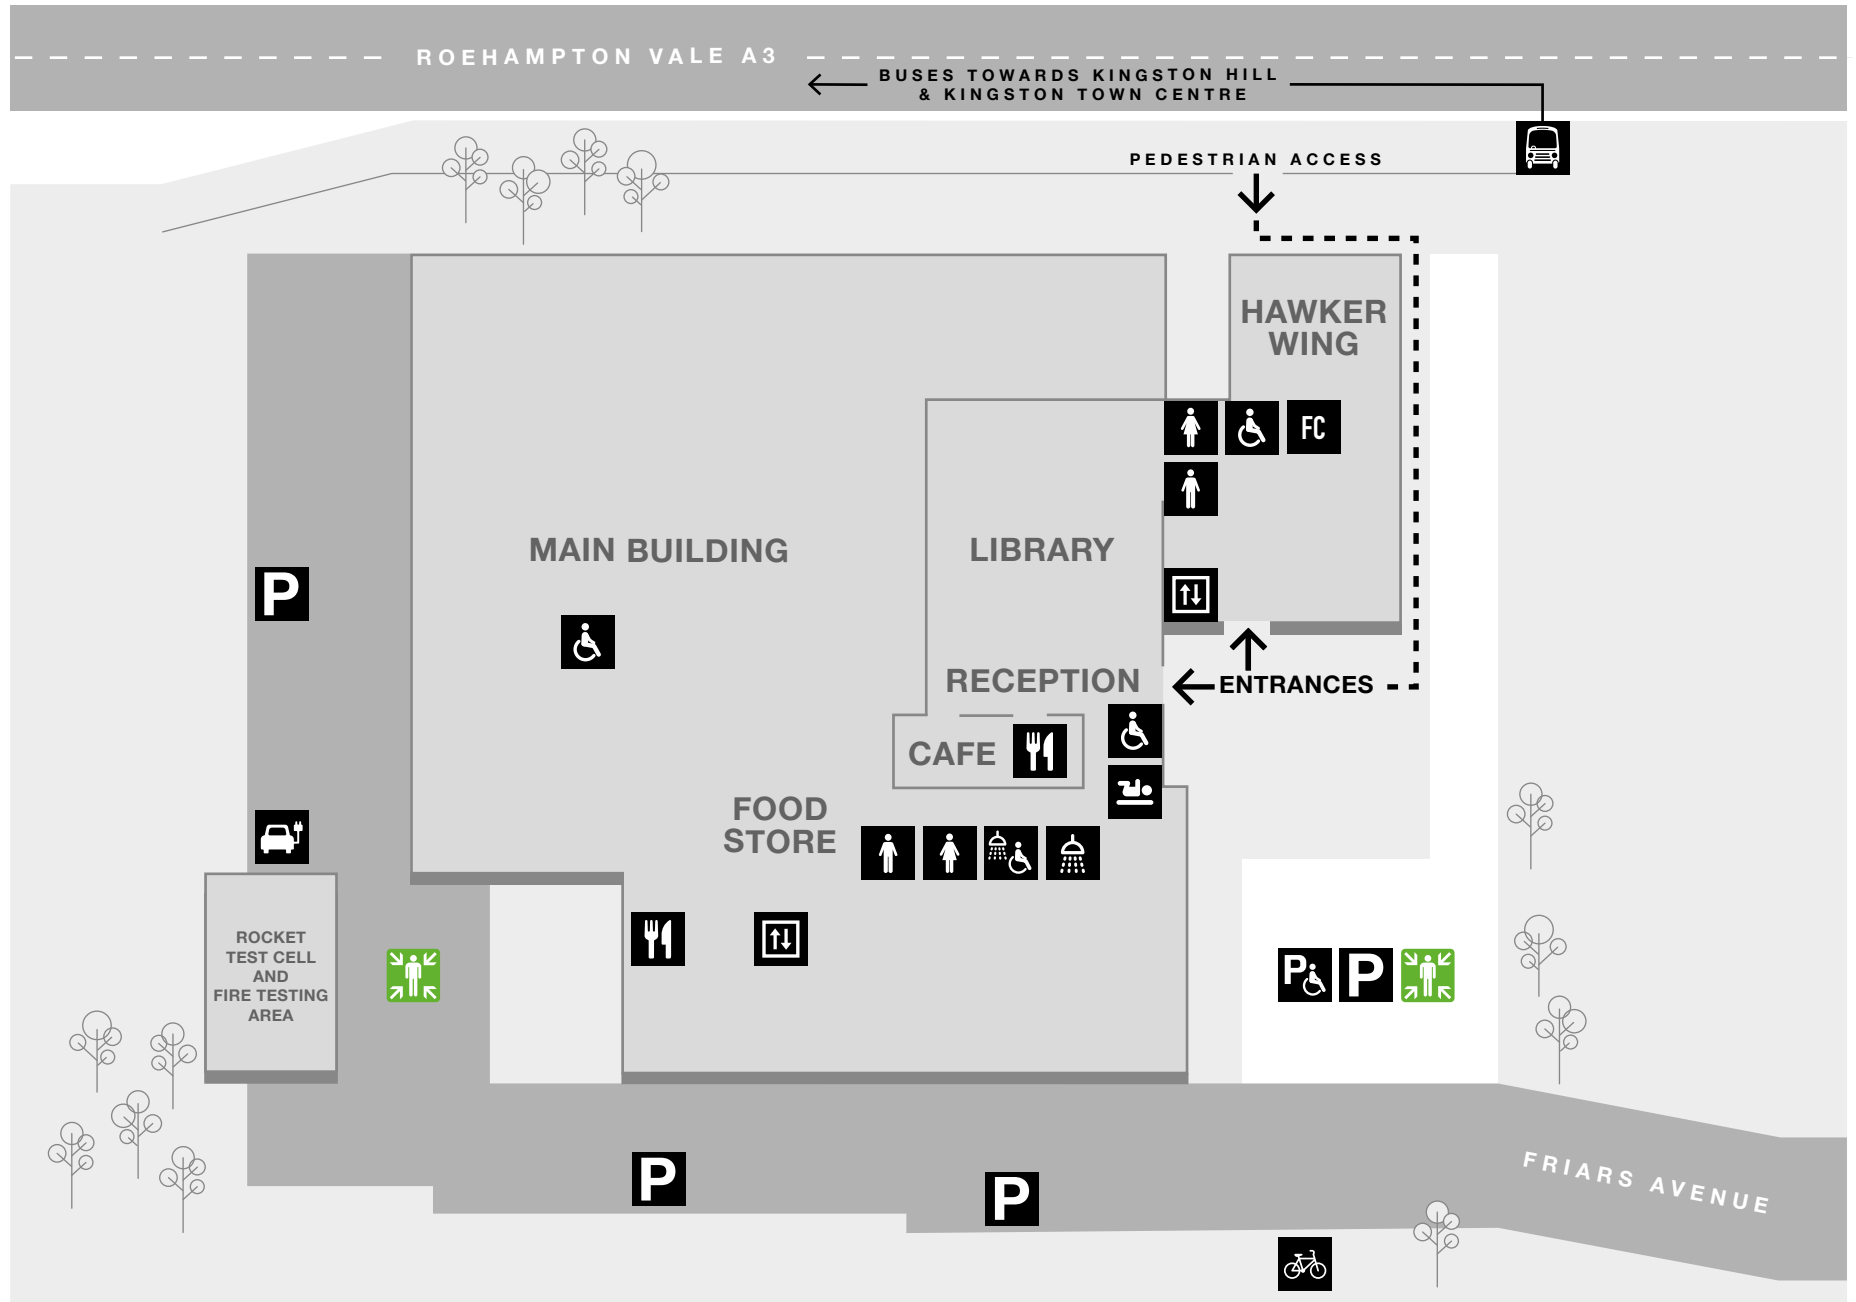

## KEY

-  Fire assembly point
-  Accessible toilets
-  Female toilets
-  Male toilets
-  Accessible showers
-  Showers
-  Baby change
-  Faith centre
-  Food and drink
-  Lift
-  Accessible parking
-  Parking
-  Electric charging bays
-  Bike rack
-  University bus stop

# Roehampton Vale campus map

**Spring 2020**

For a full accessibility guide please visit:

[accessible.co.uk/kingston-university/roehampton-vale-campus](https://accessible.co.uk/kingston-university/roehampton-vale-campus)