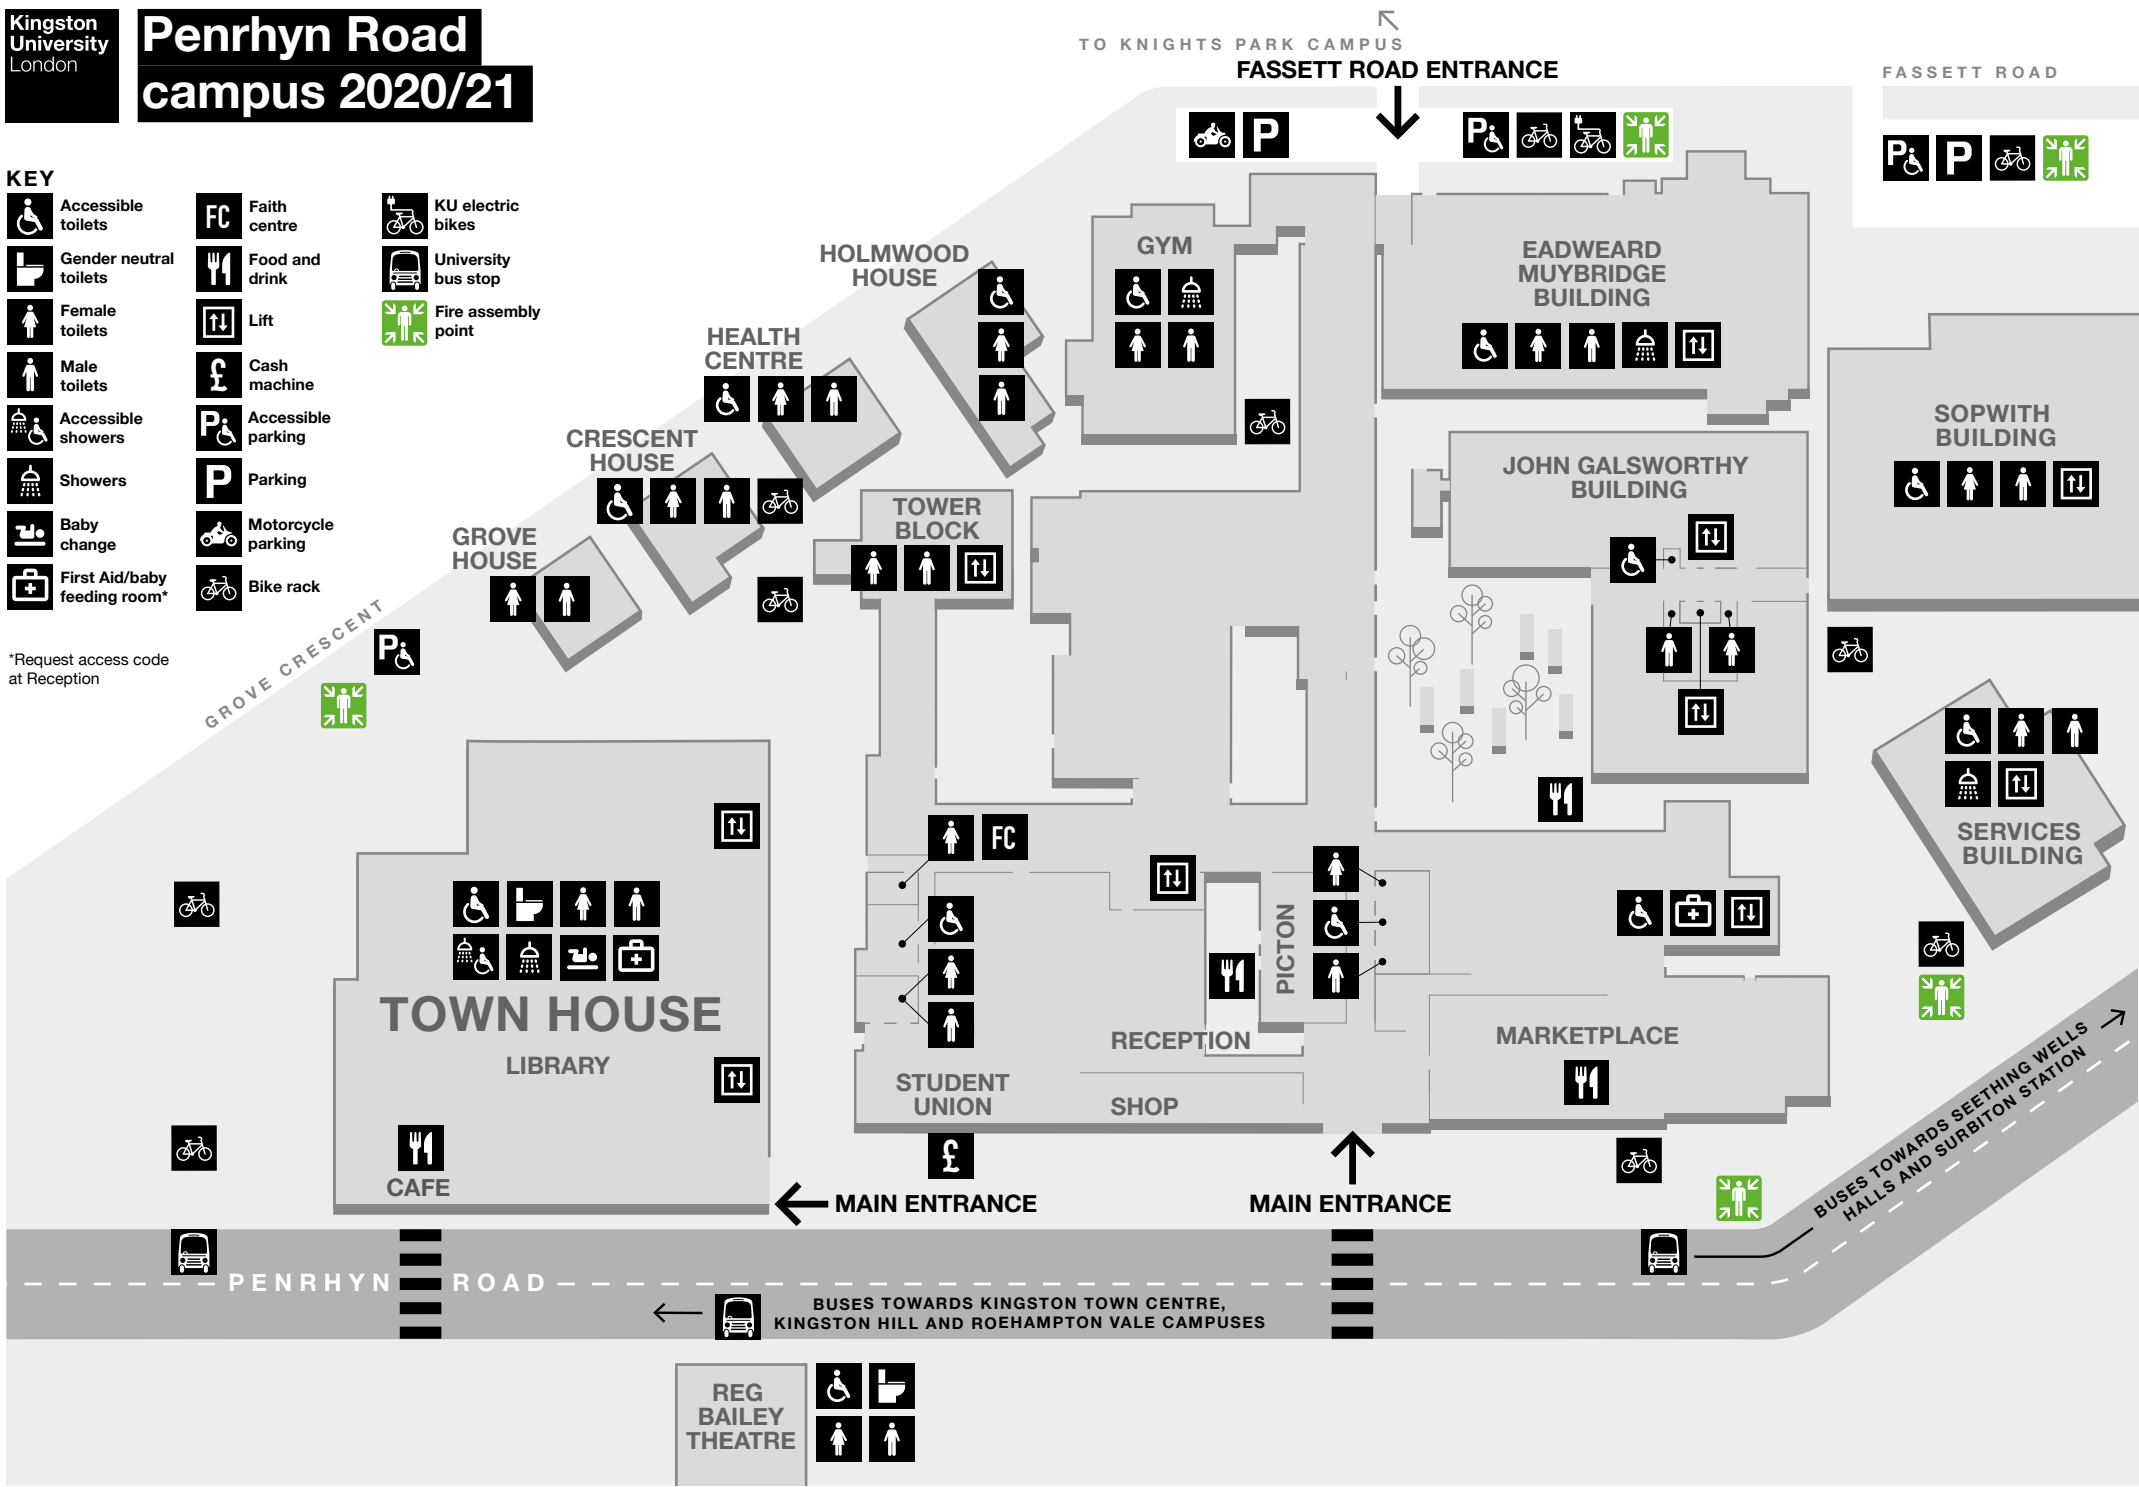

Penrhyn Road campus 2020/21

KEY

- | | | | | | |
|--|------------------------------|--|--------------------|--|---------------------|
| | Accessible toilets | | Faith centre | | KU electric bikes |
| | Gender neutral toilets | | Food and drink | | University bus stop |
| | Female toilets | | Lift | | Fire assembly point |
| | Male toilets | | Cash machine | | |
| | Accessible showers | | Accessible parking | | |
| | Showers | | Parking | | |
| | Baby change | | Motorcycle parking | | |
| | First Aid/baby feeding room* | | Bike rack | | |

*Request access code at Reception

For a full accessibility guide please visit Penrhyn Road campus:
accessible.co.uk/kingston-university/penrhyn-road

Do one thing and visit our Inclusion Calendar and pages at:
kingston.ac.uk/edi